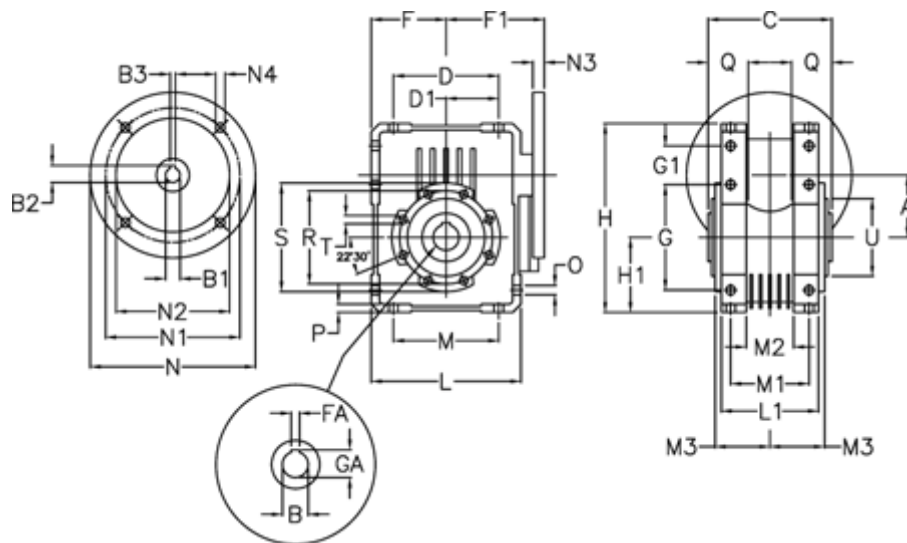

Article number: 392211004074516

Description: Worm Gear with Torque Limiter
W110 L1-U-40-P112 B5

Measures

A = 110.1	F = 125	L = 250	N2 = 180	T = M12x19
B = 42	F1 = 151	L1 = 143	N3 = 13	U = 130
B1 E7 = 28	FA = 12	M = 184	N4 = 13	
B2 = 31.3	G = 184	M1 = 115	O = 14	
B3 H9 = 8	G1 = 58	M2 = 69	P = 14	
C = 155	GA = 45.3	M3 = 73	Q = 45	
D = 174	H = 308	N = 250	R = 165	
D1 = 82	H1 = 125	N1 = 215	S = 200	